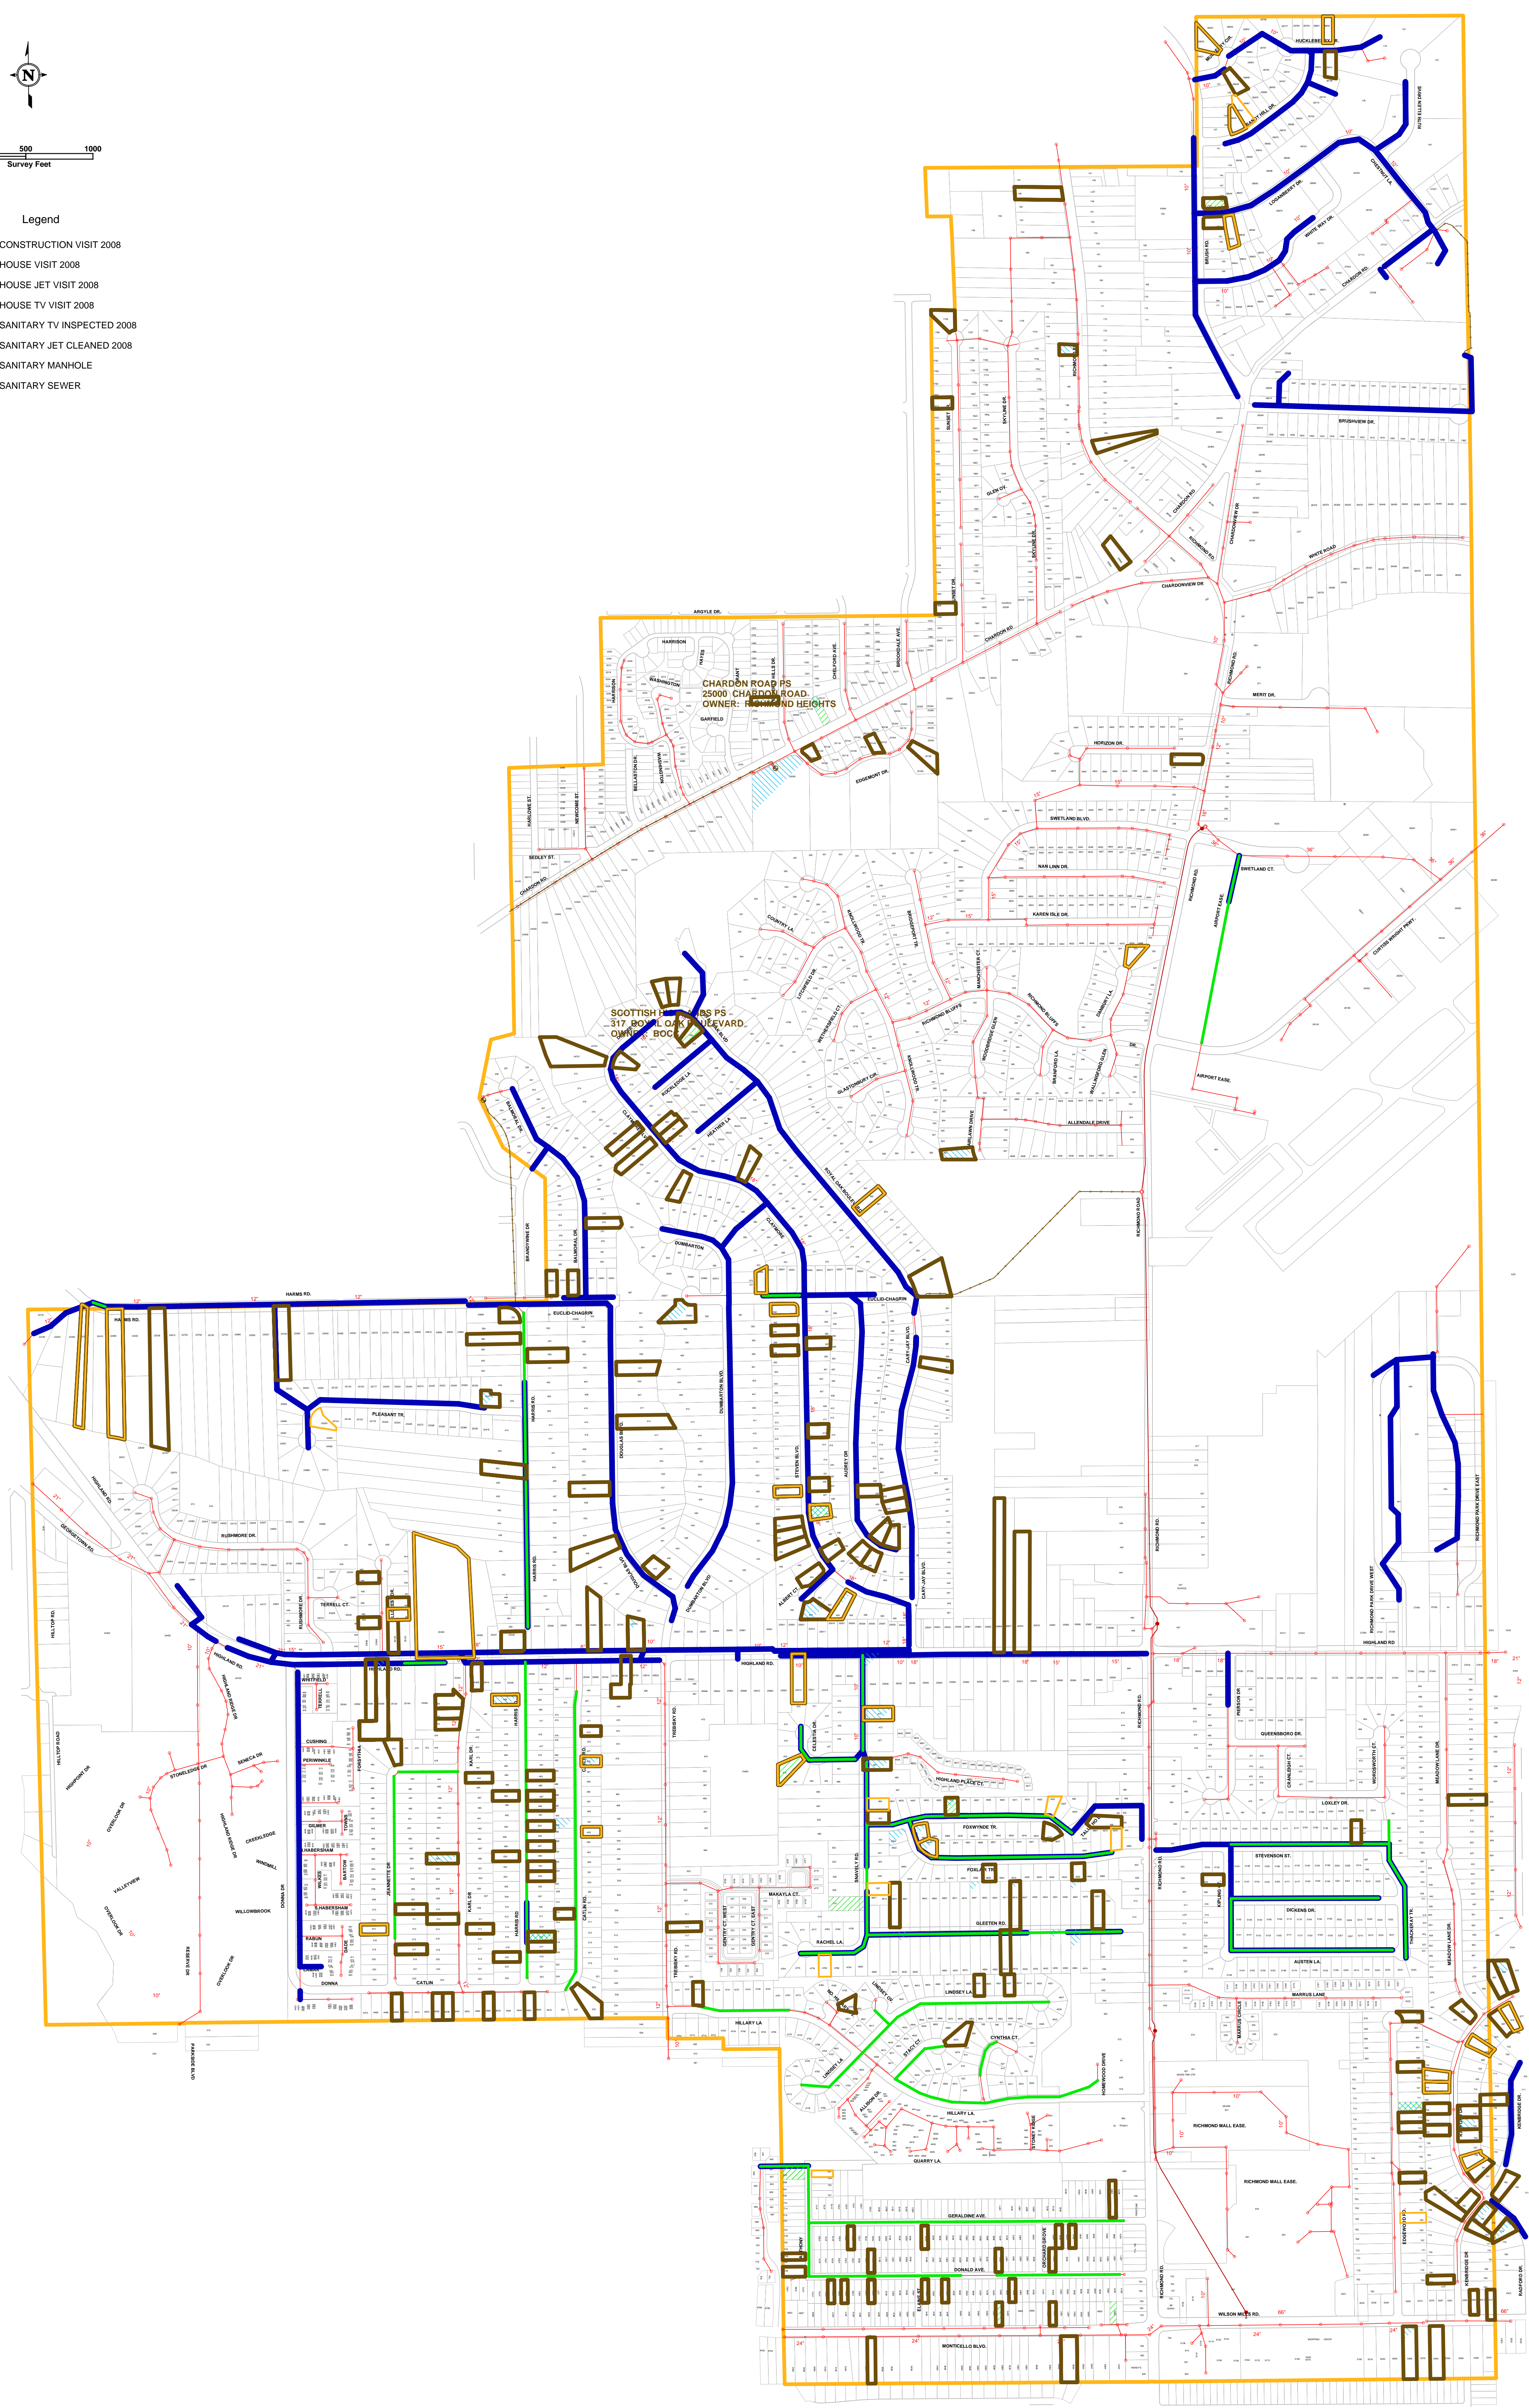

RICHMOND HEIGHTS SERVICE MAP

- Legend
- CONSTRUCTION VISIT 2008
 - HOUSE JET VISIT 2008
 - HOUSE JET VISIT 2008
 - HOUSE TV VISIT 2008
 - SANITARY TV INSPECTED 2008
 - SANITARY JET CLEANED 2008
 - SANITARY MANHOLE
 - SANITARY SEWER

NOTE: THIS MAP IS FOR REVIEW PURPOSES ONLY. MAINLINES MAY HAVE BEEN JET CLEANED OR TV INSPECTED MULTIPLE TIMES OVER THE DATES SHOWN, THOUGH SYMBOLIZED ON THE MAP ONLY ONCE. ADDRESS RECORDS ARE POSSIBLY UNDER-REPRESENTED.