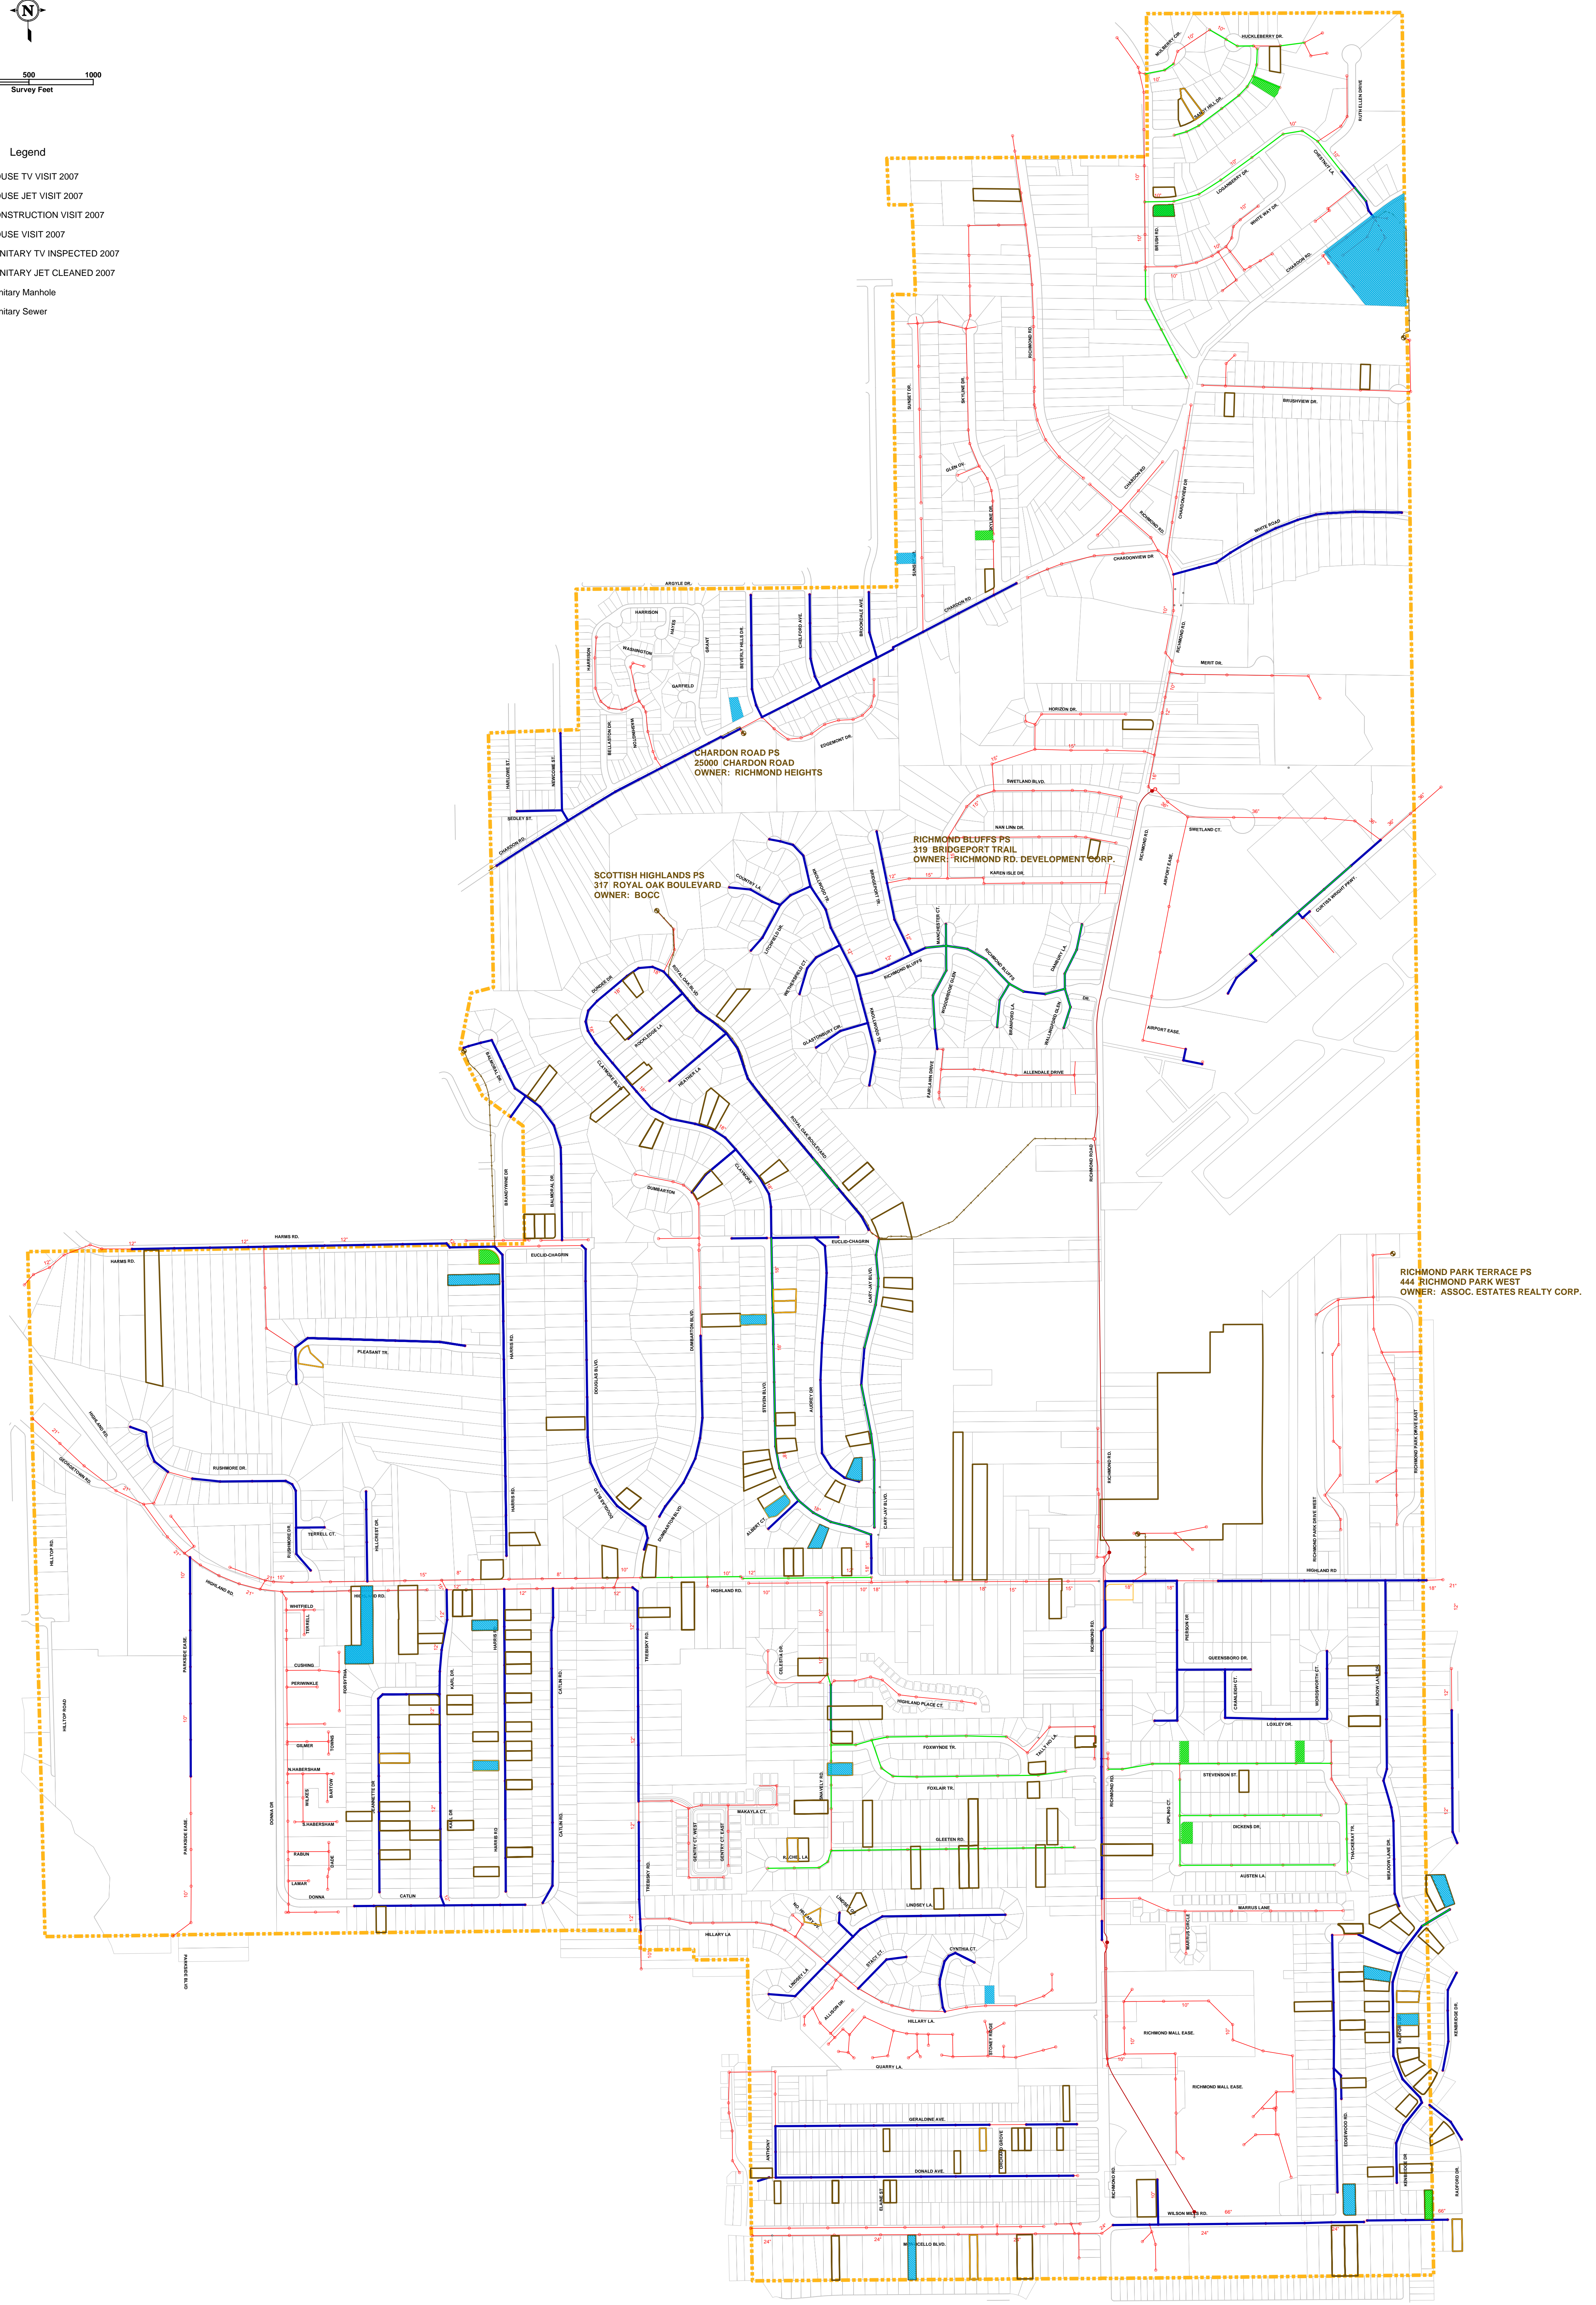

RICHMOND HEIGHTS SERVICE MAP

- Legend**
- ▨ HOUSE TV VISIT 2007
 - ▨ HOUSE JET VISIT 2007
 - CONSTRUCTION VISIT 2007
 - HOUSE VISIT 2007
 - SANITARY TV INSPECTED 2007
 - SANITARY JET CLEANED 2007
 - Sanitary Manhole
 - Sanitary Sewer

NOTE: THIS MAP IS FOR REVIEW PURPOSES ONLY. MAINLINES MAY HAVE BEEN JET CLEANED OR TV INSPECTED MULTIPLE TIMES OVER THE DATES SHOWN, THOUGH SYMBOLIZED ON THE MAP ONLY ONCE. ADDRESS RECORDS ARE UNDER-REPRESENTED. MORE VISITS WERE MADE THAN ARE SHOWN.