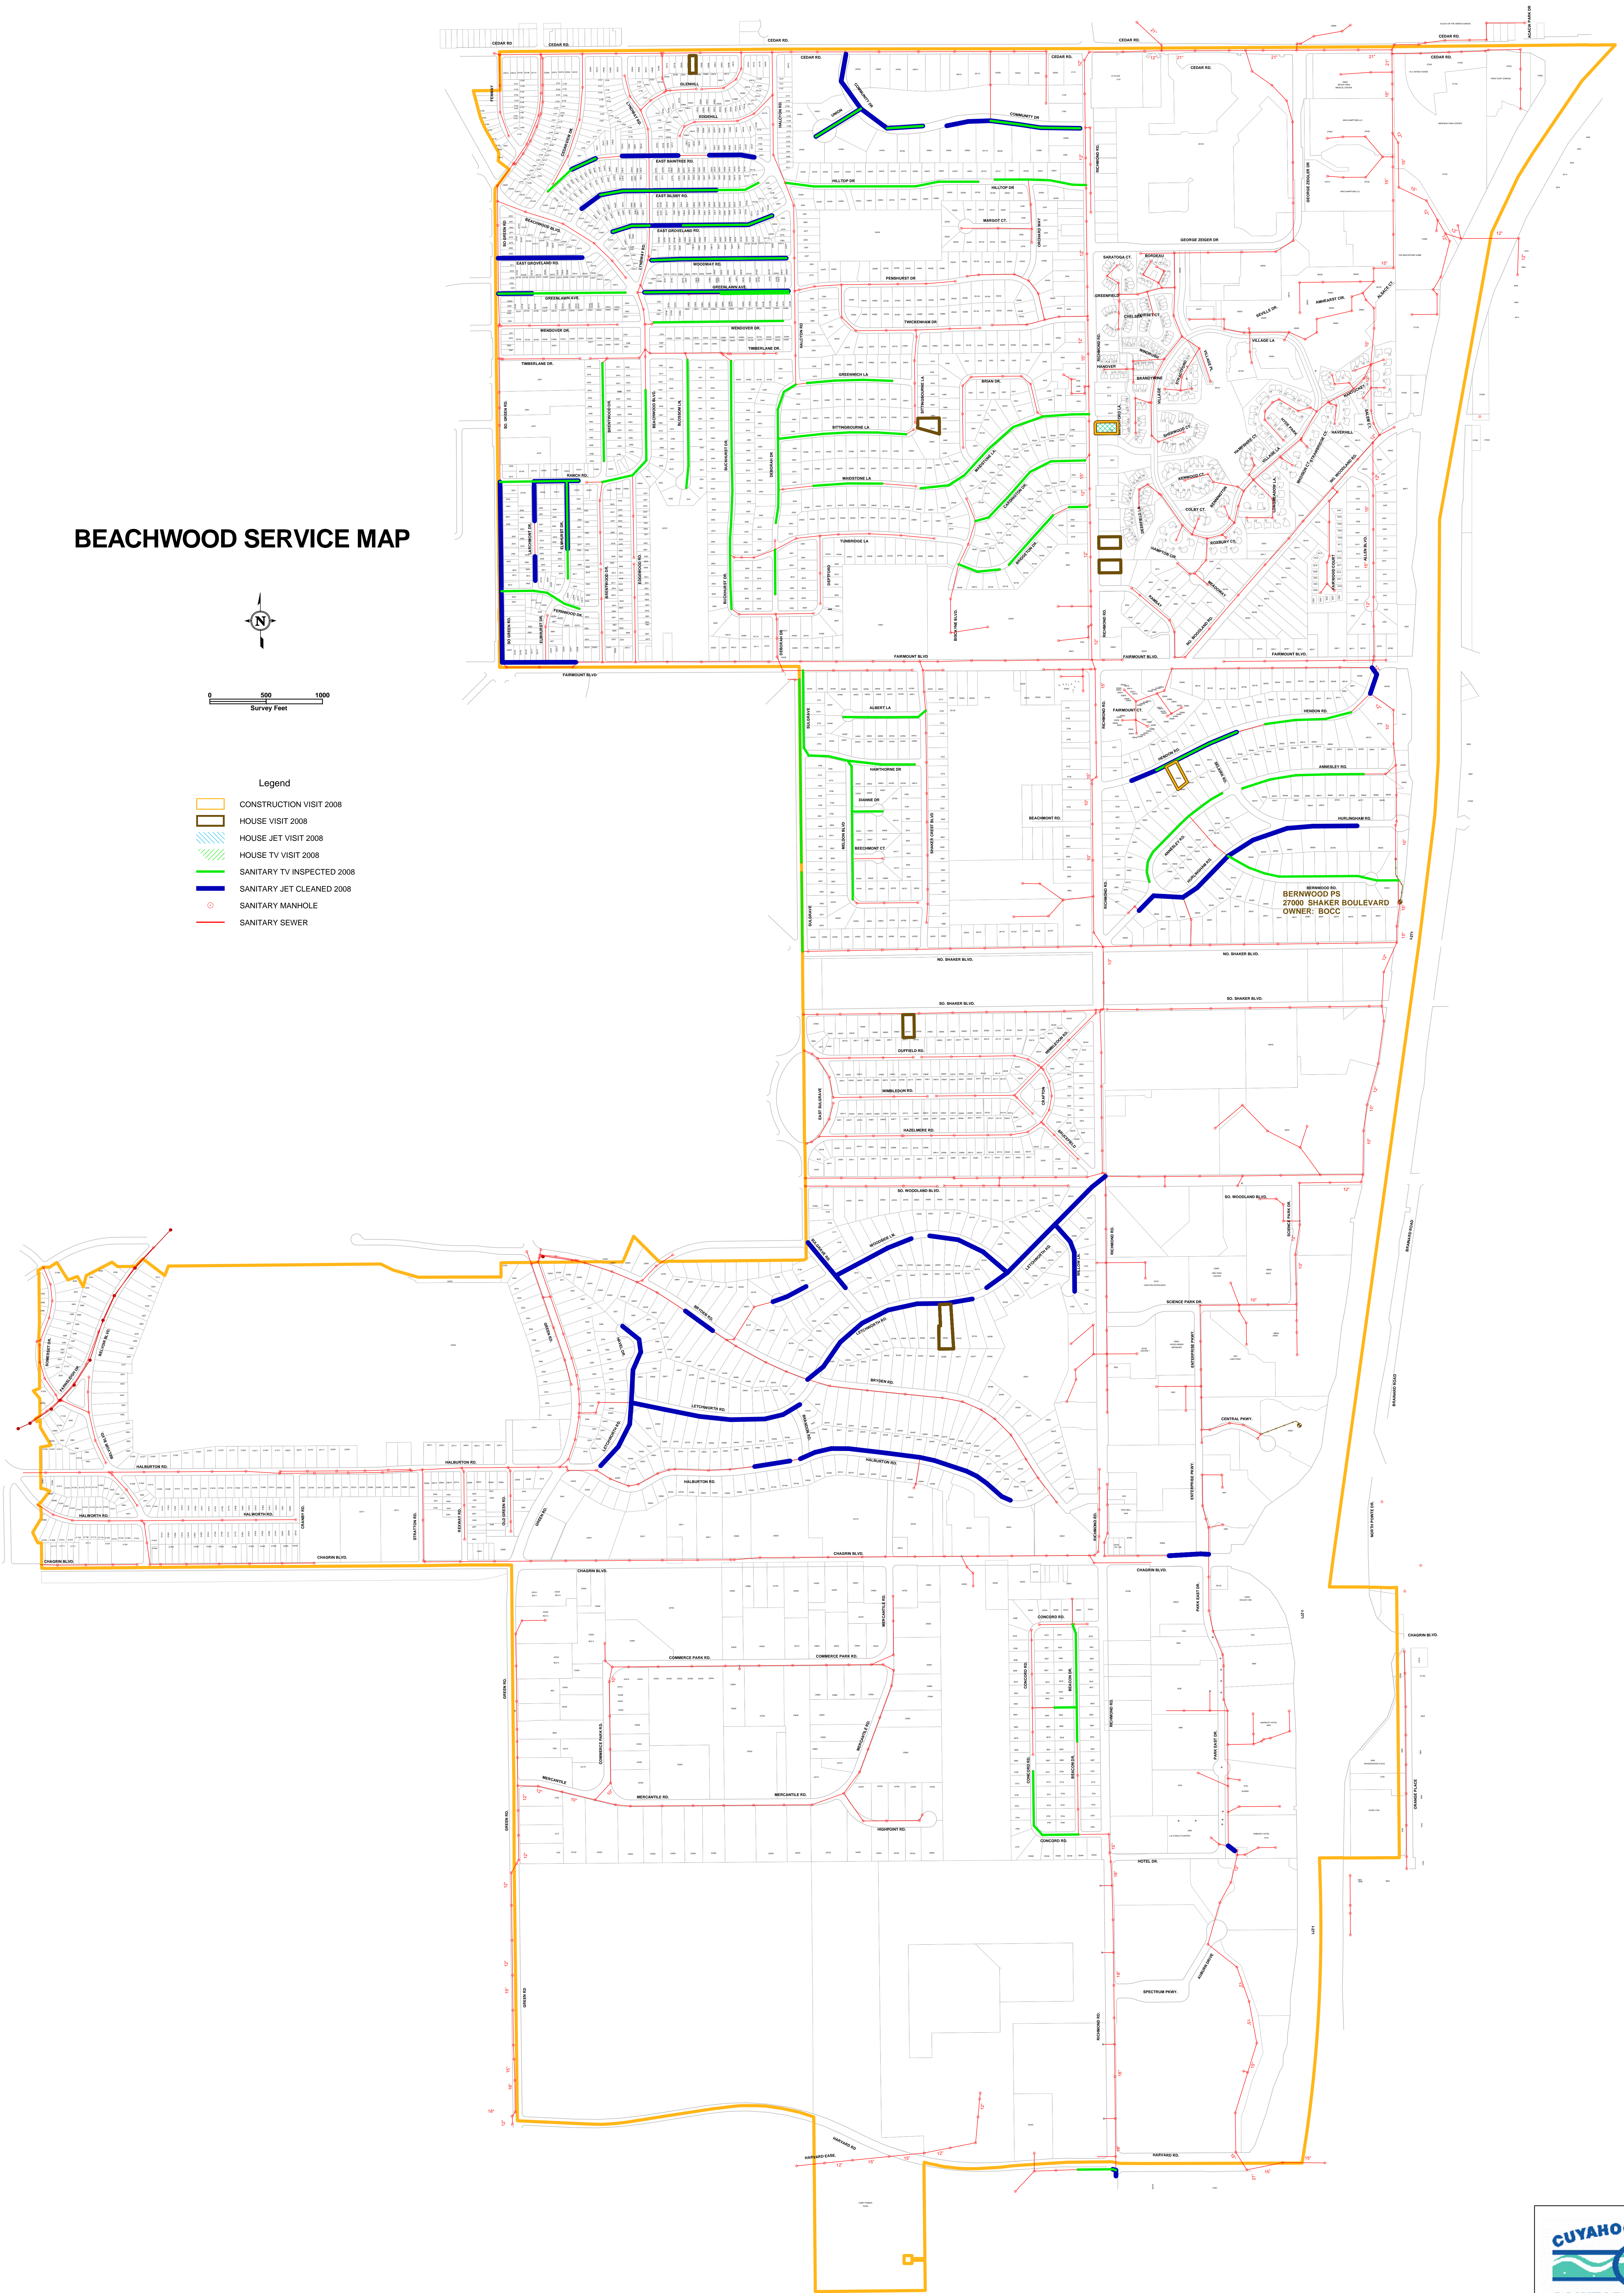

# BEACHWOOD SERVICE MAP

- Legend
- CONSTRUCTION VISIT 2008
  - HOUSE VISIT 2008
  - HOUSE JET VISIT 2008
  - HOUSE TV VISIT 2008
  - SANITARY TV INSPECTED 2008
  - SANITARY JET CLEANED 2008
  - SANITARY MANHOLE
  - SANITARY SEWER

NOTE: THIS MAP IS FOR REVIEW PURPOSES ONLY. MAINLINES MAY HAVE BEEN JET CLEANED OR TV INSPECTED MULTIPLE TIMES OVER THE DATES SHOWN, THOUGH SYMBOLIZED ON THE MAP ONLY ONCE. ADDRESS RECORDS ARE POSSIBLY UNDER-REPRESENTED.