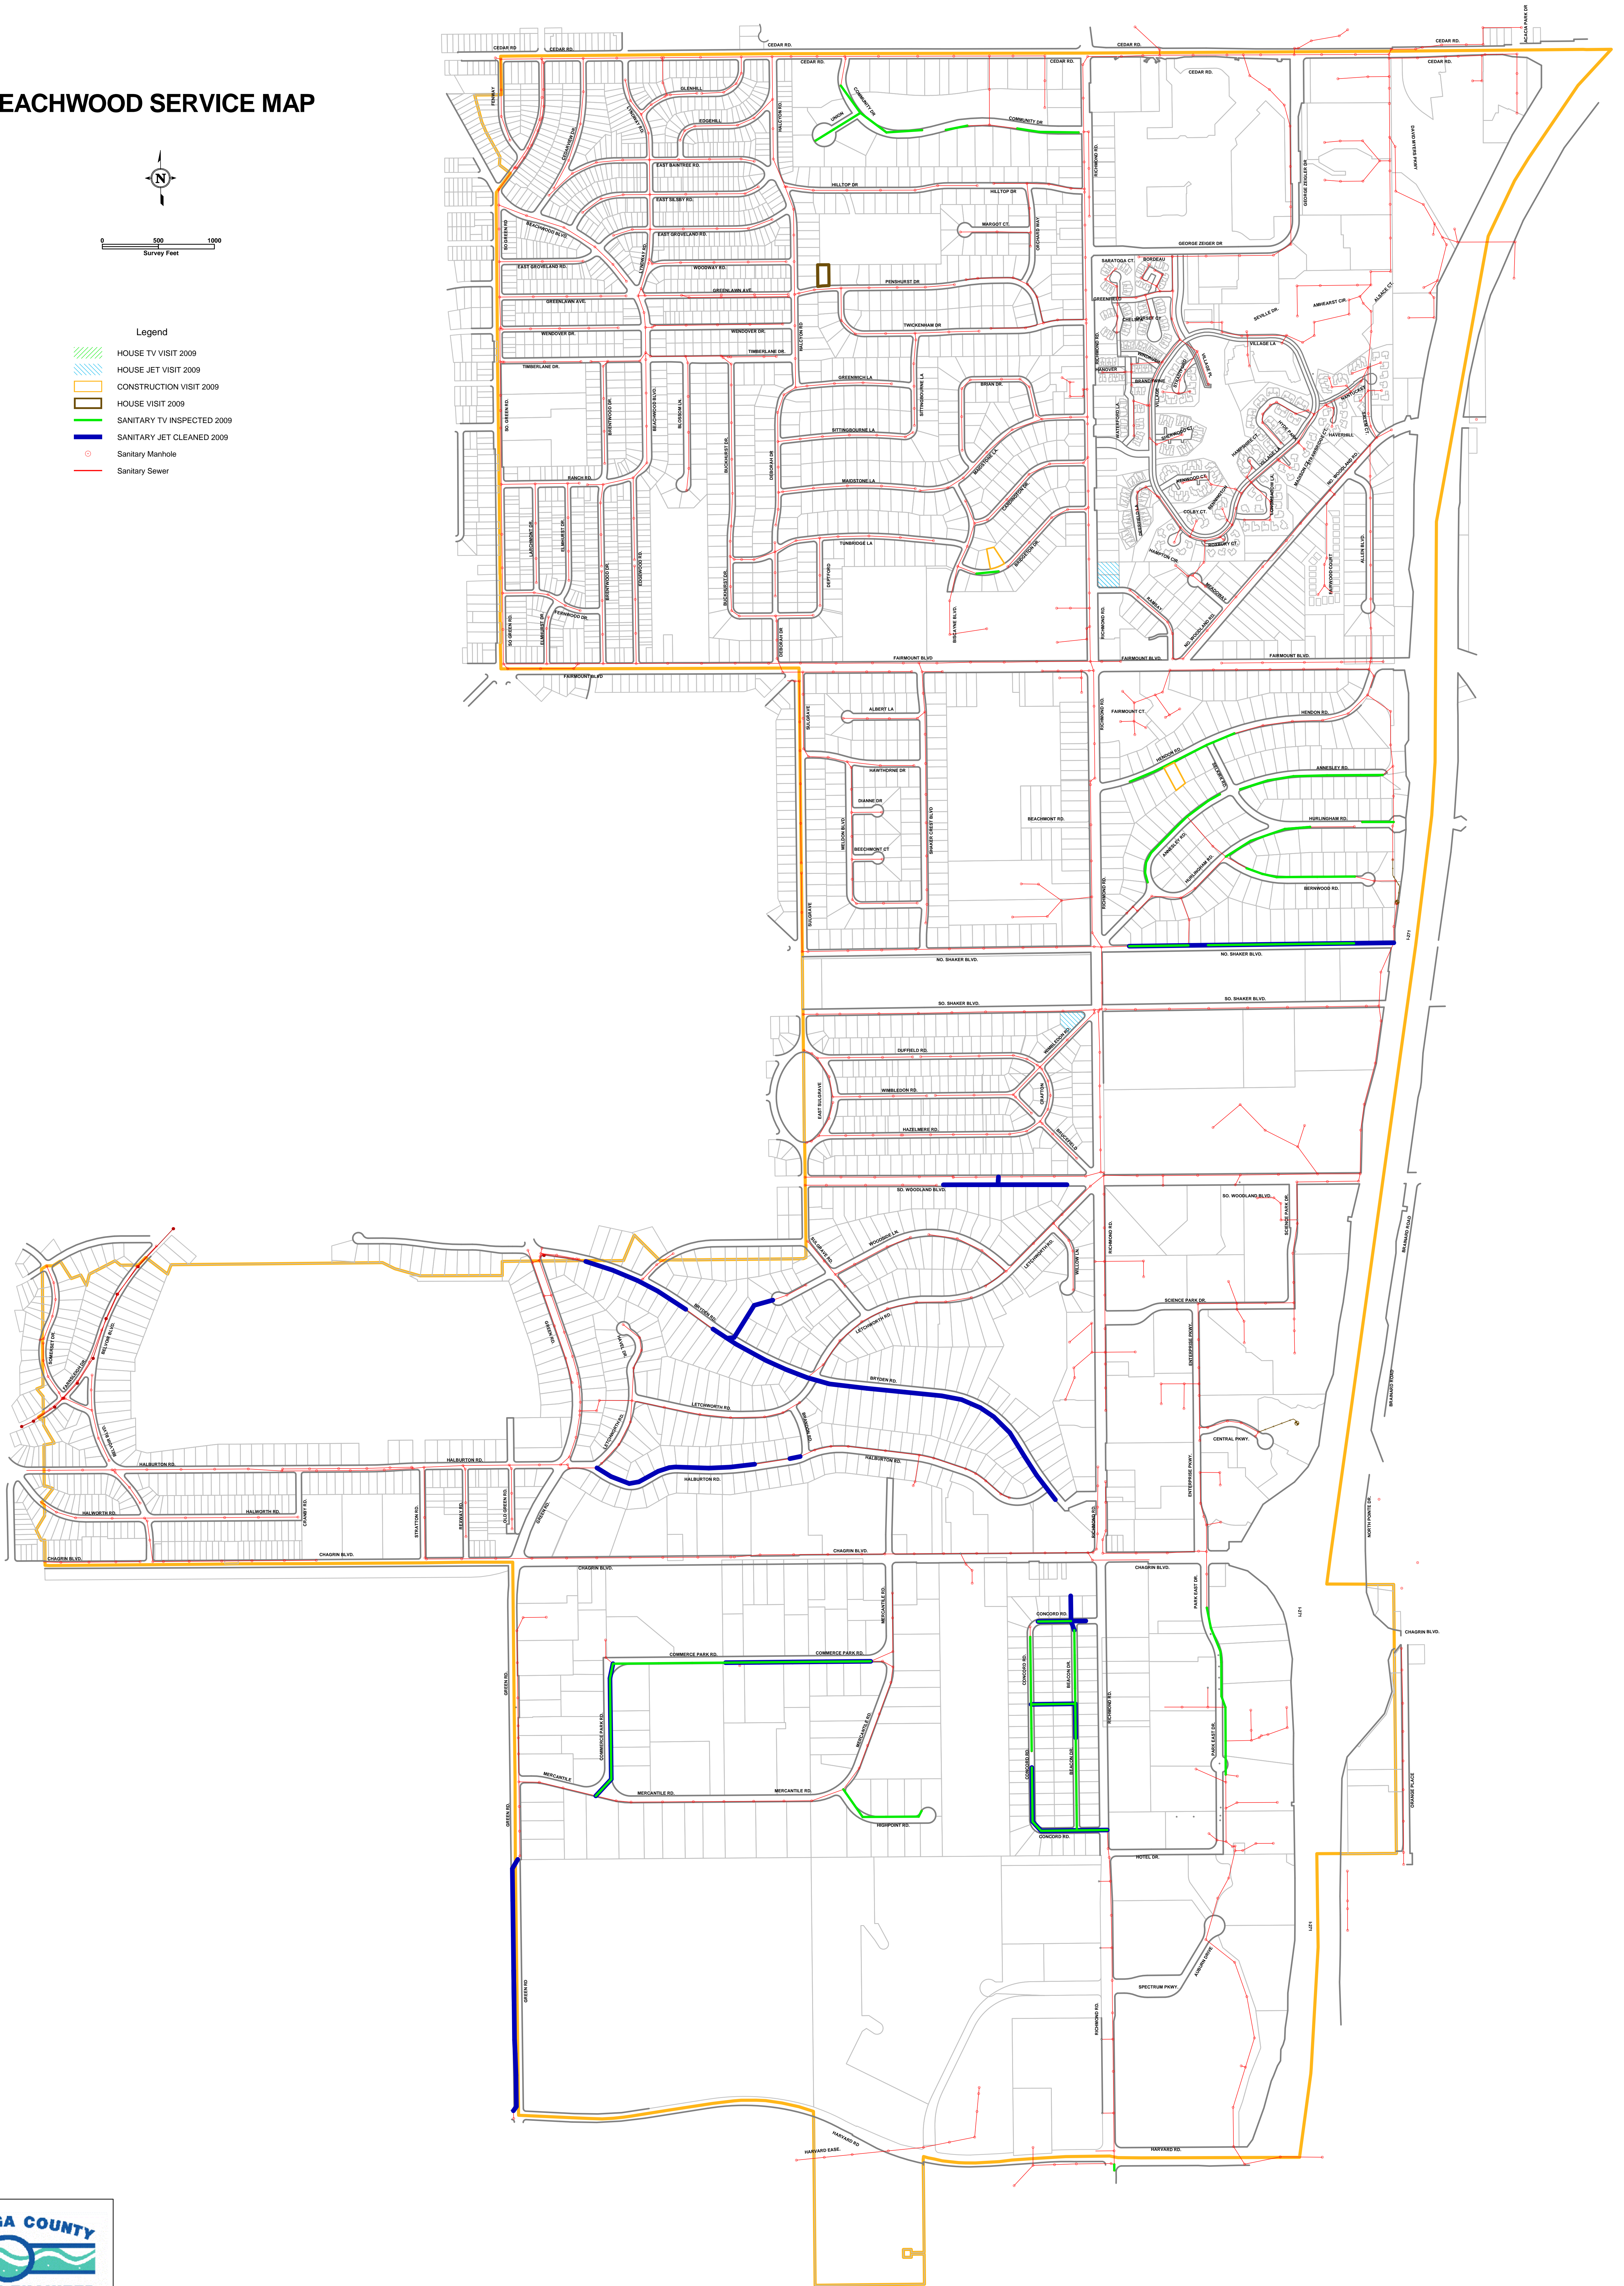

BEACHWOOD SERVICE MAP

Legend

- HOUSE TV VISIT 2009
- HOUSE JET VISIT 2009
- CONSTRUCTION VISIT 2009
- HOUSE VISIT 2009
- SANITARY TV INSPECTED 2009
- SANITARY JET CLEANED 2009
- Sanitary Manhole
- Sanitary Sewer

NOTE: THIS MAP IS FOR REVIEW PURPOSES ONLY. MAINLINES MAY HAVE BEEN JET CLEANED OR TV INSPECTED MULTIPLE TIMES OVER THE DATES SHOWN, THOUGH SYMBOLIZED ON THE MAP ONLY ONCE. ADDRESS RECORDS ARE POSSIBLY UNDER-REPRESENTED.